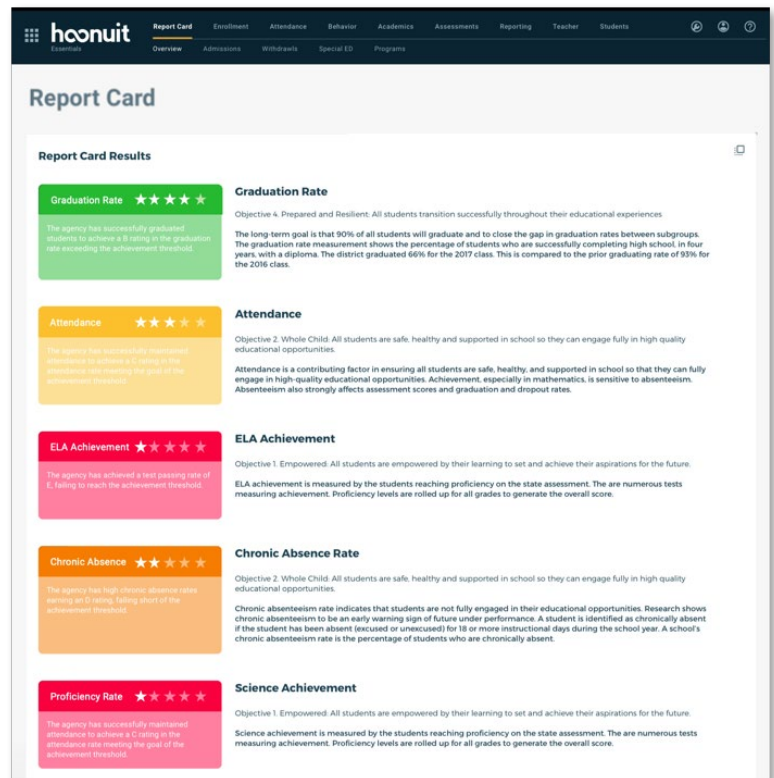

ELA, mathematics, and science achievement? ELL progression? Post-secondary enrollment?

Hoonuit provides educators with an all-encompassing view of how their schools and districts are performing. We provide the easy access and awareness your accountability, research, and data teams are striving for – on a daily basis. Our role-based dashboards give the right access to the right stakeholders at the right time with the ability to drill down into individual students.

Accountability Metrics

Education leaders find their attention pulled in several directions throughout the day. It can be hard to stay on top of the daily changes needed to achieve continuous school improvement. Hoonuit helps you connect the dots from information that is reported annually to the daily functions educators undertake to improve achievement. We provide end-to-end data management integrating all of your data sources with reporting from easy-to-understand dashboards.

Data Literacy

To nurture a data driven culture and fully maximize the power of your information, educators need to easily use and understand data. Hoonuit's data and analytics platform is user friendly with intuitive dashboards that tell meaningful stories and guide you to action. We also provides tools such as 'What to Do' next steps for success and Integrated Professional Development videos that provide data learning experiences for educators.

hoonuit

Learn More.

Contact us today

VISIT: [hoonuit.com/contact](https://www.hoonuit.com/contact)

CALL: 866.259.6890

Insight you need, when you need it.